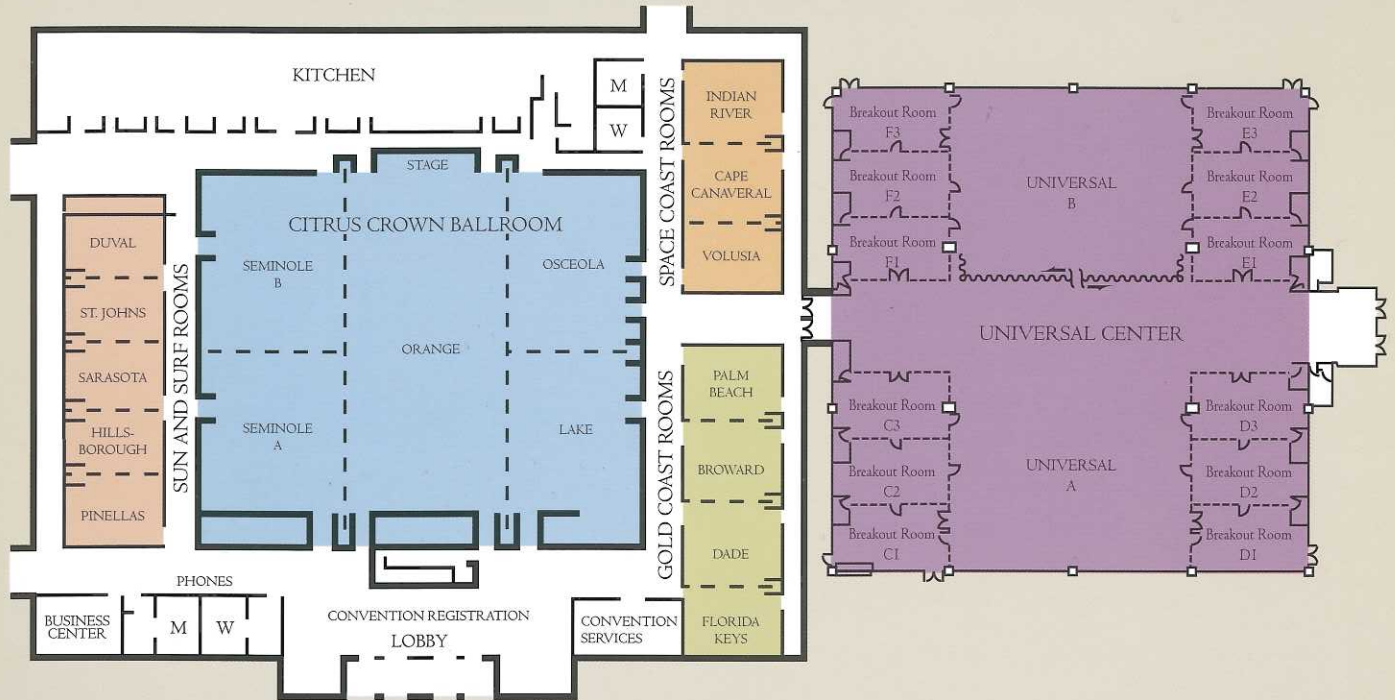

DOUBLE TREE  
HOTEL  
AT THE ENTRANCE  
TO UNIVERSAL ORLANDO

MEETING AND BANQUET  
FACILITIES AND CAPACITIES

ROOM	Sq. Ft.	L' x W' x H'	5' Rounds of (10)	5' Rounds of (8)	Theater	Classroom 3 per 6'	Hollow Square	Conference	U-Shape	Reception
Citrus Crown Ballroom	15,158	106 x 143 x 18	1,050	840	1,500	900	N/A	N/A	N/A	2,000
Seminole A & B	4,770	106 x 45 x 18	300	240	440	250	100	N/A	100	500
Seminole A	2,295	51 x 45 x 18	150	120	220	125	50	N/A	50	225
Seminole B	2,475	55 x 45 x 18	150	120	220	125	50	N/A	50	225
Orange	5,148	99 x 52 x 18	420	350	600	300	N/A	N/A	N/A	650
Osceola	2,365	55 x 43 x 18	150	150	220	125	50	N/A	50	200
Lake	2,193	51 x 43 x 18	150	150	220	125	50	N/A	50	200
Osceola/Lake	4,558	106 x 43 x 18	300	300	440	250	100	N/A	100	400
Sun & Surf	3,100	100 x 31 x 12	250	200	250	160	125	N/A	100	300
Duval, St. Johns, Sarasota, Hillsborough, Pinellas	620	20 x 31 x 12	40	32	50	27	25	24	20	50
Gold Coast	3,069	99 x 31 x 12	200	160	280	180	80	N/A	70	250
Palm Beach, Broward, Dade, Florida Keys	744	24 x 31 x 12	50	40	70	45	35	35	30	60
Space Coast	2,232	72 x 31 x 12	180	144	220	160	60	N/A	50	150
Indian River, Cape Canaveral, Volusia	744	24 x 31 x 12	50	40	70	45	35	35	30	50
UNIVERSAL CENTER	19,642	129 x 142 x 13	2,000	1,600	2,100	1,425	N/A	N/A	N/A	2,300
Breakout Rooms (C1-C3, D1-D3, E1-E3, F1-F3)	620	20 x 31 x 12	40	32	50	27	30	24	24	50
			10' x 10' Booths		8' x 10' Booths					
			105		116					
Universal A	5,112	72 x 71 x 19	17		36					
Universal B	4,104	72 x 57 x 19	16		30					
Universal A & B	10,224	142 x 72 x 19	33		72					
Universal A, C & D	7,296	128 x 57 x 13	29		60					
Universal B, E & F	7,296	128 x 57 x 13	28		50					