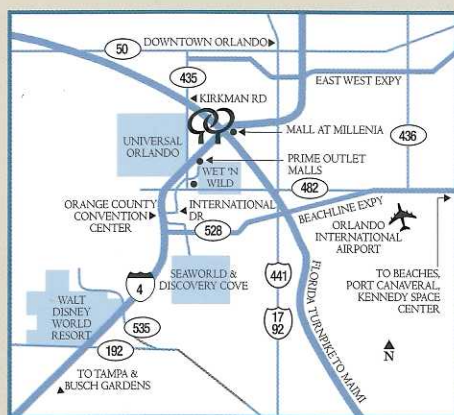

MEETING FACILITIES & SERVICES

With a total of 60,000 square feet of meeting and banquet space, the Doubletree Hotel at the Entrance to Universal Orlando features elegant, versatile facilities for any occasion. We offer 32 breakout rooms, including the 20,000 square foot Universal Center, the 15,000 square foot Citrus Crown Ballroom and 10,000 square feet of pre-function area.

- High-speed internet access available in all meeting rooms
- Video conferencing and state-of-the-art audiovisual equipment
- Complete banquet services and audiovisual team